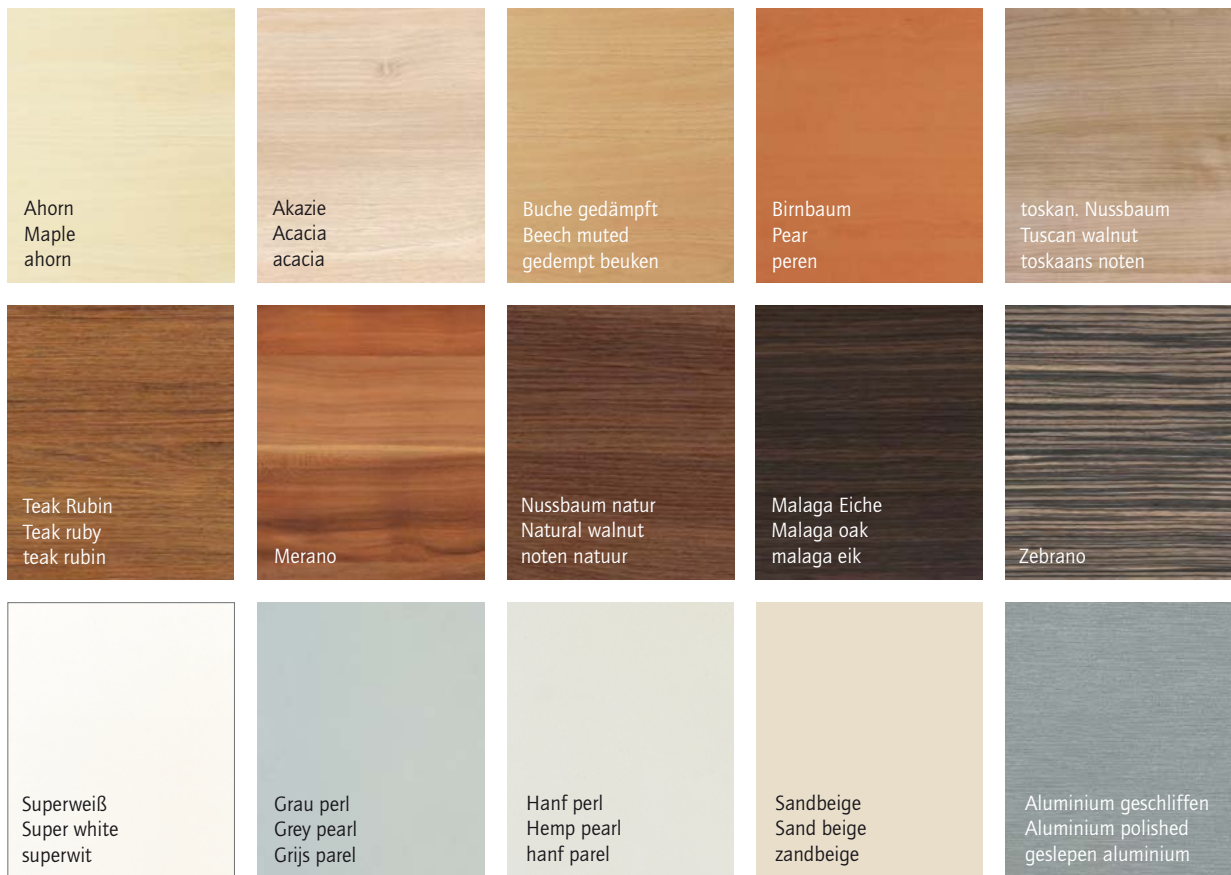

Volldekore · Full decors · Voldecors 25 mm und 19 mm Melamin / 19 mm MDF